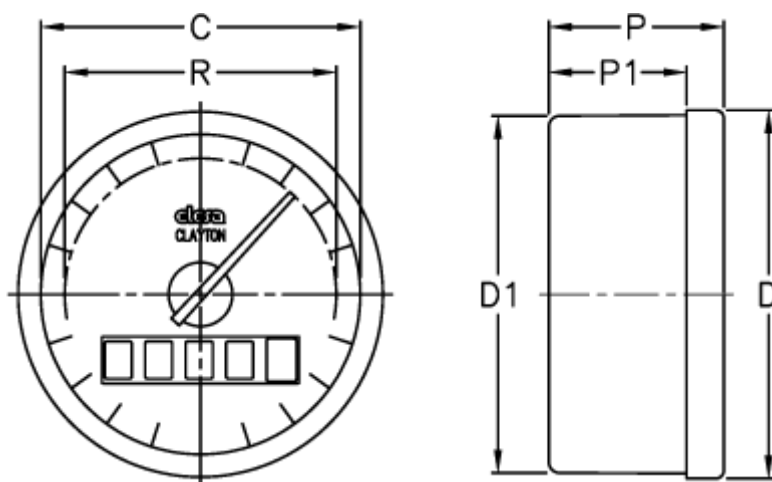

# Data Sheet

Article number: 2307072702  
Description: E+G Gravity indicator  
GW12-0004.0-S

## Measures

|                    |        |
|--------------------|--------|
| C                  | = 60   |
| D                  | = 68.5 |
| D1                 | = 67   |
| Indicator accuracy | = 0,05 |
| P                  | = 33   |
| P1                 | = 26   |
| R                  | = 51   |